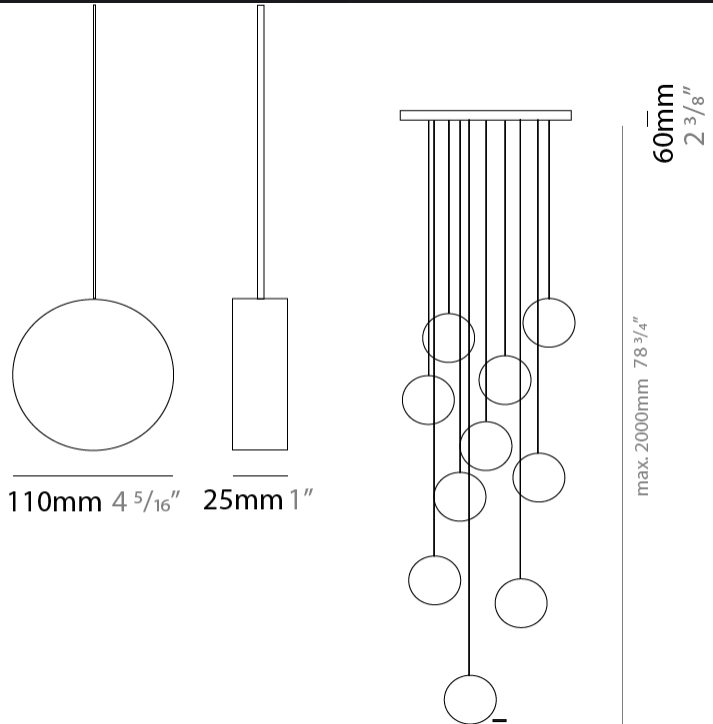

DO NOT DISTURB SUSPENSION

D131561-

base number _____
Finish _____
Options _____

1. To build a product code in our configurator select the specify button on the base model # product page
2. To build a manual product code on this datasheet choose from the options listed below in blue font and add the suffix to the base model #

GENERAL

Series: Do Not Disturb
Partner: Knikerboker
Division: Design
Installation: Suspension
Product Type: Pendant
Mounting Location: Ceiling
Light Distribution: Direct / Indirect

PHYSICAL

Shape: Round
Diameter (mm): 500
Diameter (in): 19 15/16
Extension (mm): 1500
Extension (in): 59 1/16
Diffuser: Opal
Fixture Finish: EWH / EBK / MAN / COF / PRD / SLF / GLF / CLF / BRL
Fixture Material: Aluminum
Cable Details: Silicion Coaxial Cable 1500 / 59 1/16

ELECTRICAL

Lamp Type: LED
Input Wattage (W): 80
Total Output Wattage (W): 70
Dimming: Non-Dimmable / 0-10V Dimming
Driver Included: Yes
Driver Location: Integrated
Driver Type: Constant Voltage - Universal
Driver Class: Class 2
Input Voltage (V): 120 - 277
Output Voltage (V): 24
Upon Request: Remote: Phase dimming @120Vac only

LED

Number of LEDs: 10
Color Temperature (°K): 3000
Max. Delivered Lumen (lm): 10000
CRI: >85 CRI
Lamp Life (hrs): 50000

OPTICAL

RATINGS AND CERTIFICATIONS

Certified By: CSA Certified to UL and CSA Standards
IP rating: IP20