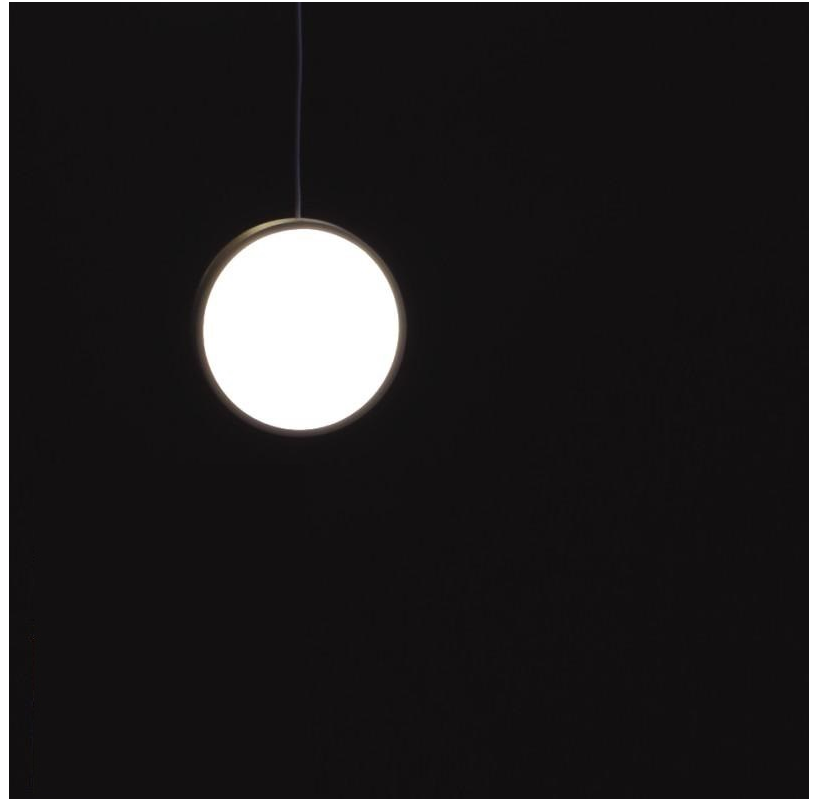

base number _____
Finish _____
Options _____

1. To build a product code in our configurator select the specify button on the base model # product page
2. To build a manual product code on this datasheet choose from the options listed below in blue font and add the suffix to the base model #

GENERAL

Series: Do Not Disturb
Partner: Knikerboker
Division: Design
Installation: Suspension
Product Type: Pendant
Mounting Location: Ceiling
Light Distribution: Direct / Indirect

PHYSICAL

Shape: Round
Length (mm): 110
Length (in): 4 ⁵/₁₆
Width (mm): 25
Width (in): 1
Max. Overall Height (mm): 2000
Max. Overall Height (in): 78 ³/₄
Diffuser: Opal
Fixture Finish: EWH / EBK / MAN / COF / PRD / SLF / GLF / CLF / BRL
Fixture Material: Metal
Cable Details: Silicon Coaxial Cable 1500mm

ELECTRICAL

Lamp Type: LED
Input Wattage (W): 8
Total Output Wattage (W): 7
Dimming: 0-10V Dimming / Phase Dimming (120Vac Only)
Driver Included: Yes
Driver Location: Integrated
Driver Type: Constant Voltage - 120 / 277Vac
Driver Class: Class 2
Input Voltage (V): 120 - 277
Output Voltage (V): 24
Upon Request: (Not included - see components) Remote: 0-10Vdc dimming / (Included) Integral: Phase dimming @120Vac only / Non-dimming 277Vac

LED

Number of LEDs: 1
Color Temperature (°K): 3000
Max. Delivered Lumen (lm): 1000
CRI: >85 CRI
Lamp Life (hrs): 50000

OPTICAL

RATINGS AND CERTIFICATIONS

Certified By: Certified for North American Standards
IP rating: IP20