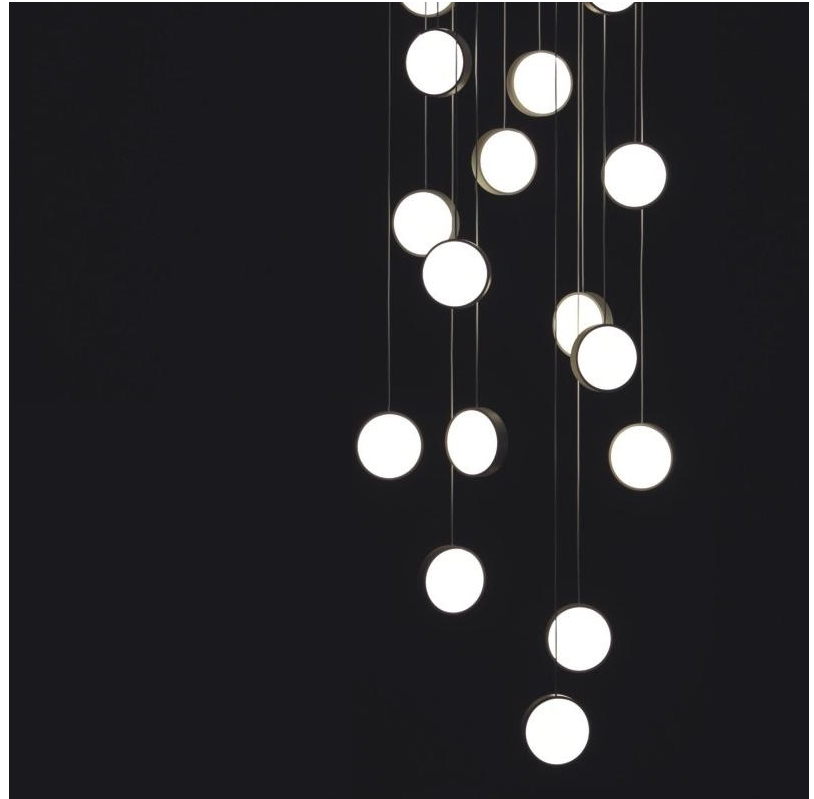

DO NOT DISTURB SUSPENSION

D131561-

base number _____
Finish _____
Options _____

1. To build a product code in our configurator select the specify button on the base model # product page
2. To build a manual product code on this datasheet choose from the options listed below in blue font and add the suffix to the base model #

GENERAL

Series: Do Not Disturb
Partner: Knikerboker
Division: Design
Installation: Suspension
Product Type: Pendant
Mounting Location: Ceiling
Light Distribution: Direct / Indirect

PHYSICAL

Shape: Round
Diameter (mm): 500
Diameter (in): 19 15/16
Extension (mm): 1500
Extension (in): 59 1/16
Diffuser: Opal
Fixture Finish: EWH / EBK / MAN / COF / PRD / SLF / GLF / CLF / BRL
Fixture Material: Aluminum
Cable Details: Silicion Coaxial Cable 1500 / 59 1/16

ELECTRICAL

Lamp Type: LED
Input Wattage (W): 80
Total Output Wattage (W): 70
Dimming: Non-Dimmable / 0-10V Dimming
Driver Included: Yes
Driver Location: Integrated
Driver Type: Constant Voltage - Universal
Driver Class: Class 2
Input Voltage (V): 120 - 277
Output Voltage (V): 24
Upon Request: Remote: Phase dimming @120Vac only

LED

Number of LEDs: 10
Color Temperature (°K): 3000
Max. Delivered Lumen (lm): 10000
CRI: >85 CRI
Lamp Life (hrs): 50000

OPTICAL

RATINGS AND CERTIFICATIONS

Certified By: CSA Certified to UL and CSA Standards
IP rating: IP20