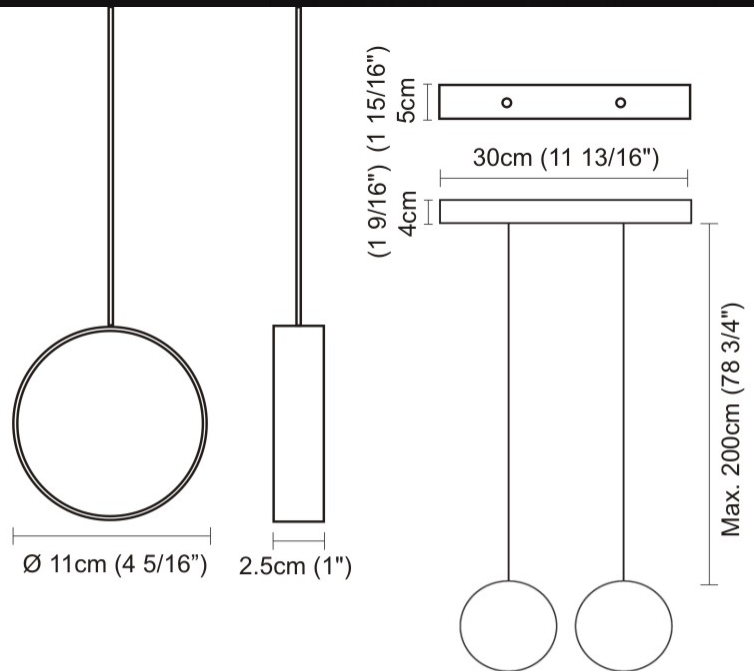

DO NOT DISTURB SUSPENSION

D131113-

base number _____
Finish _____
Options _____

1. To build a product code in our configurator select the specify button on the base model # product page
2. To build a manual product code on this datasheet choose from the options listed below in blue font and add the suffix to the base model #

GENERAL

Series: Do Not Disturb
Partner: Knikerboker
Division: Design
Installation: Suspension
Product Type: Pendant
Mounting Location: Ceiling
Light Distribution: Direct / Indirect

PHYSICAL

Shape: Round
Length (mm): 300
Length (in): 11 ¹³/₁₆
Width (mm): 45
Width (in): 1 ³/₄
Diffuser: Opal
Fixture Finish: [EWH](#) / [EBK](#) / [MAN](#) / [COF](#) / [PRD](#) / [SLF](#) / [GLF](#) / [CLF](#) / [BRL](#)
Fixture Material: Metal
Cable Details: Silicon Coaxial Cable 1500mm / 59 1/16"

ELECTRICAL

Lamp Type: LED
Input Wattage (W): 16
Total Output Wattage (W): 14
Dimming: 0-10V Dimming / Phase Dimming (120Vac Only)
Driver Included: Yes
Driver Type: Constant Voltage - 120 / 277Vac
Driver Class: Class 2
Input Voltage (V): 120 - 277
Output Voltage (V): 24
Upon Request: 0-10Vdc dimming / Phase dimming @120Vac only / 277Vac

LED

Number of LEDs: 2
Color Temperature (°K): 3000
Max. Delivered Lumen (lm): 2000
CRI: >85 CRI
Lamp Life (hrs): 50000

OPTICAL

RATINGS AND CERTIFICATIONS

Certified By: Certified for North American Standards
IP rating: IP20