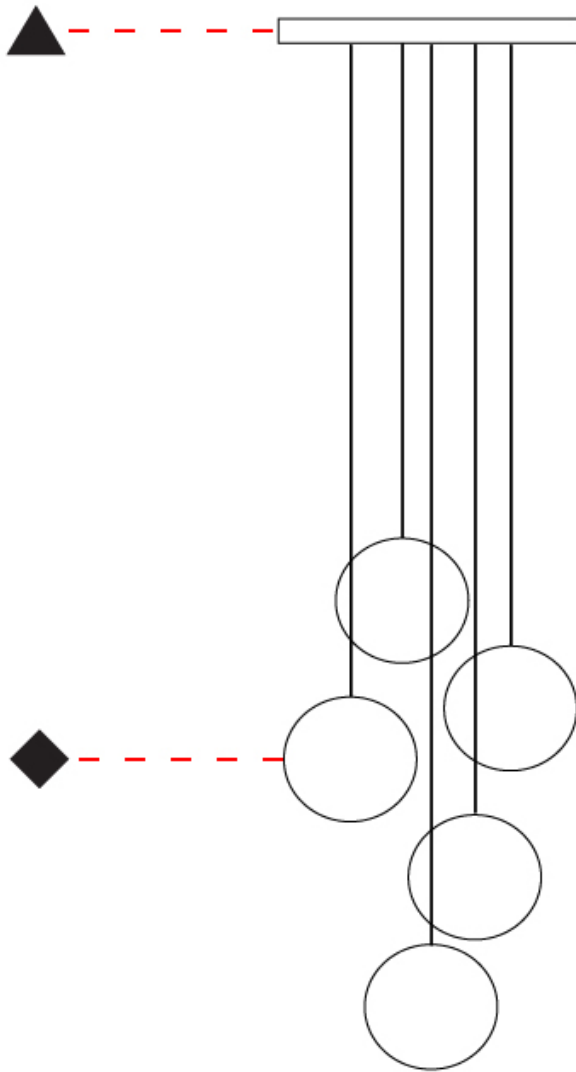

DO NOT DISTURB SUSPENSION

D131121-

PROJECT _____

TYPE _____

SPECIFIER _____

QUANTITY _____

DATE _____

D