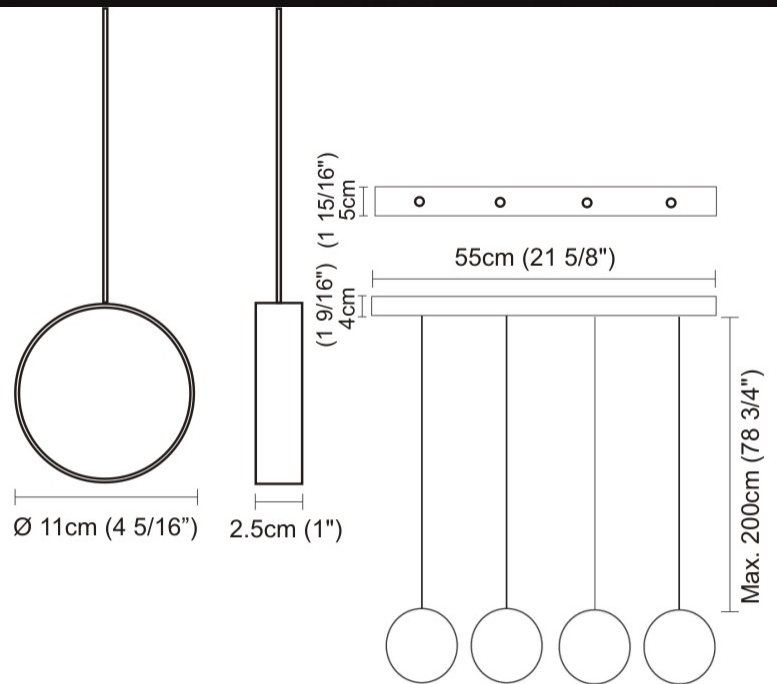

PROJECT	
TYPE	
SPECIFIER	
QUANTITY	
DATE	

DO NOT DISTURB SUSPENSION

D131117-

base number   Finish
Options

1. To build a product code in our configurator select the specify button on the base model # product page
2. To build a manual product code on this datasheet choose from the options listed below in blue font and add the suffix to the base model #

GENERAL

Series: Do Not Disturb
Brand: Knikerboker
Division: Design
Mounting Type: Suspension
Mounting Location: Ceiling
Subcategory: Ambient

PHYSICAL

Shape: Round
Length (mm): 550
Length (in): 21 5/8
Width (mm): 50
Width (in): 2
Light Distribution: Direct / Indirect
Diffuser: Opal
Fixture Finish: EWH / EBK / MAN / COF / PRD / SLF / GLF / CLF / BRL
Fixture Material: Aluminum
Cable Details: Silicon Coaxial Cable 1500mm / 59 1/16"

ELECTRICAL

Lamp Type: LED
Input Wattage (W): 32
Total Output Wattage (W): 28
Dimming: 0-10V Dimming / Phase Dimming (120Vac Only)
Driver Included: Yes
Driver Location: Integrated
Driver Type: Constant Voltage - Universal
Driver Class: Class 2
Input Voltage (V): 120 - 277
Output Voltage (V): 24
Upon Request: (Not included - see components) Remote: Phase dimming @120Vac only / (Included) Integral: 0-10Vdc dimming / 277Vac

LED

Number of LEDs: 4
Color Temperature (°K): 3000
Max. Delivered Lumen (lm): 4000
CRI: >85 CRI
Lamp Life (hrs): 50000

OPTICAL

RATINGS AND CERTIFICATIONS

Certified By: Certified for North American Standards
IP rating: IP20