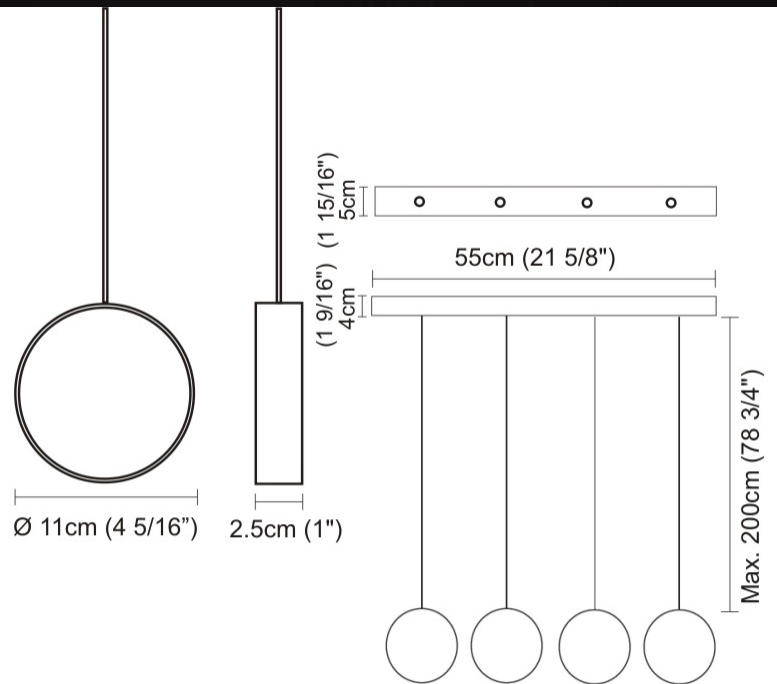

PROJECT	
TYPE	
SPECIFIER	
QUANTITY	
DATE	

DO NOT DISTURB SUSPENSION

D131117-

base number   Finish
Options

1. To build a product code in our configurator select the specify button on the base model # product page
2. To build a manual product code on this datasheet choose from the options listed below in blue font and add the suffix to the base model #

GENERAL

Series: Do Not Disturb
Partner: Knikerboker
Division: Design
Installation: Suspension
Product Type: Pendant
Mounting Location: Ceiling
Light Distribution: Direct / Indirect

PHYSICAL

Shape: Round
Length (mm): 550
Length (in): 21 5/8
Width (mm): 50
Width (in): 2
Diffuser: Opal
Fixture Finish: [EWH / EBK / MAN / COF / PRD / SLF / GLF / CLF / BRL](#)
Fixture Material: Aluminum
Cable Details: Silicon Coaxial Cable 1500mm / 59 1/16"

ELECTRICAL

Lamp Type: LED
Input Wattage (W): 32
Total Output Wattage (W): 28
Dimming: 0-10V Dimming / Phase Dimming (120Vac Only)
Driver Included: Yes
Driver Location: Integrated
Driver Type: Constant Voltage - Universal
Driver Class: Class 2
Input Voltage (V): 120 - 277
Output Voltage (V): 24
Upon Request: (Not included - see components) Remote: Phase dimming @120Vac only / (Included) Integral: 0-10Vdc dimming / 277Vac

LED

Number of LEDs: 4
Color Temperature (°K): 3000
Max. Delivered Lumen (lm): 4000
CRI: >85 CRI
Lamp Life (hrs): 50000

OPTICAL

RATINGS AND CERTIFICATIONS

Certified By: Certified for North American Standards
IP rating: IP20