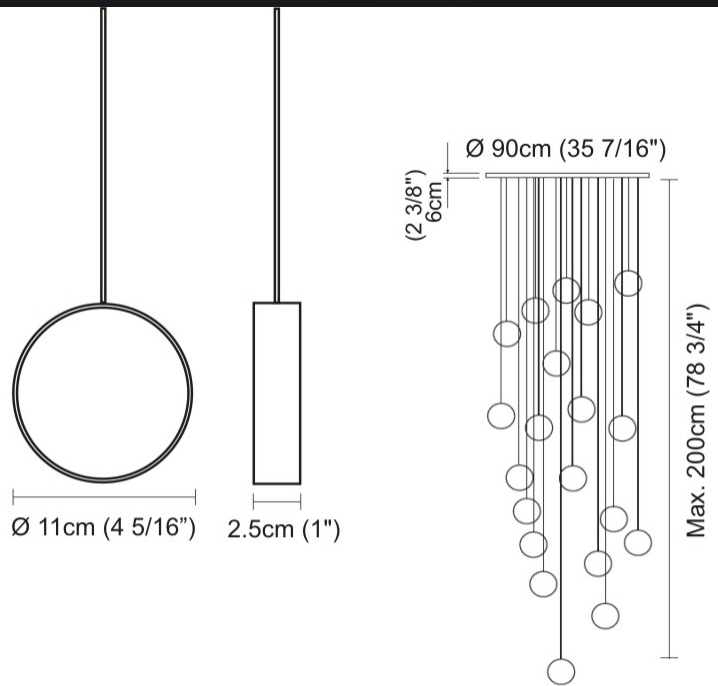

1. To build a product code in our configurator select the specify button on the base model # product page
2. To build a manual product code on this datasheet choose from the options listed below in blue font and add the suffix to the base model #

GENERAL

Series: Do Not Disturb
Partner: Knikerboker
Division: Design
Installation: Suspension
Product Type: Pendant
Mounting Location: Ceiling
Light Distribution: Direct / Indirect

PHYSICAL

Shape: Round
Diameter (mm): 900
Diameter (in): 35 ⁷/₁₆
Max. Overall Height (mm): 2000
Max. Overall Height (in): 78 ³/₄
Diffuser: Opal
Fixture Finish: [EWH](#) / [EBK](#) / [MAN](#) / [COF](#) / [PRD](#) / [SLF](#) / [GLF](#) / [CLF](#) / [BRL](#)
Fixture Material: Aluminum
Cable Details: Silicon Coaxial Cable 10 Cables Of 1500mm / 59 1/16" 10 Cables Of 2000mm / 78 3/4"

ELECTRICAL

Lamp Type: LED
Input Wattage (W): 160
Total Output Wattage (W): 140
Dimming: 0-10V Dimming / Phase Dimming (120Vac Only)
Driver Included: Yes
Driver Location: Integrated
Driver Type: Constant Voltage - Universal
Driver Class: Class 2
Input Voltage (V): 120 - 277
Output Voltage (V): 24
Upon Request: (Not included - see components) Remote: Phase dimming @120Vac only / (Included) Integral: 0-10Vdc dimming / 277Vac

LED

Number of LEDs: 20
Color Temperature (°K): 3000
Max. Delivered Lumen (lm): 2000
CRI: >85 CRI
Lamp Life (hrs): 50000

OPTICAL

RATINGS AND CERTIFICATIONS

Certified By: Certified for North American Standards
IP rating: IP20