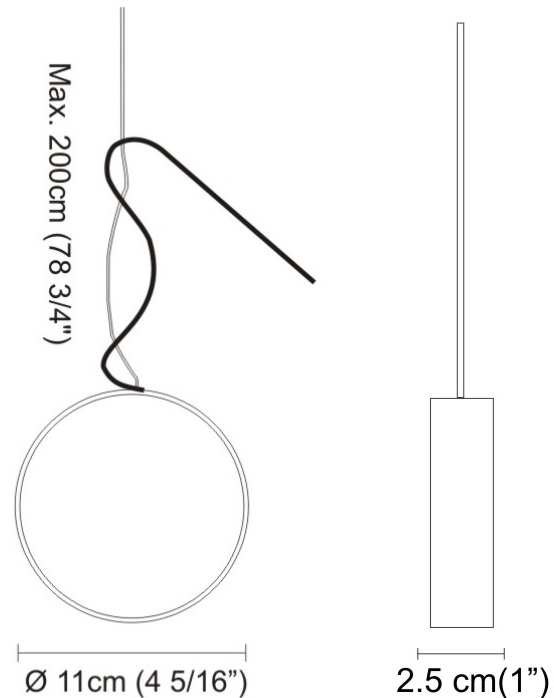

D131053-

base number _____
Finish Options _____

1. To build a product code in our configurator select the specify button on the base model # product page
2. To build a manual product code on this datasheet choose from the options listed below in blue font and add the suffix to the base model #

GENERAL

Series: Do Not Disturb
Partner: Knikerboker
Division: Design
Installation: Suspension
Product Type: Pendant
Mounting Location: Ceiling
Light Distribution: Direct / Indirect

PHYSICAL

Shape: Round
Length (mm): 185
Length (in): 7 ⁵/₁₆
Width (mm): 25
Width (in): 1
Max. Overall Height (mm): 2000
Max. Overall Height (in): 78 ³/₄
Diffuser: Opal
Fixture Finish: EWH / EBK / MAN / COF / PRD / SLF / GLF / CLF / BRL
Fixture Material: Metal
Cable Details: Silicon Coaxial Cable 1500mm

ELECTRICAL

Lamp Type: LED
Input Wattage (W): 8
Total Output Wattage (W): 7
Dimming: 0-10V Dimming / Phase Dimming (120Vac Only)
Driver Included: Yes
Driver Location: Integrated
Driver Type: Constant Voltage - 120 / 277Vac
Driver Class: Class 2
Input Voltage (V): 120 - 277
Output Voltage (V): 24
Upon Request: (Not included - see components) Remote: 0-10Vdc dimming / (Included) Integral: Phase dimming @120Vac only / Non-dimming 277Vac

LED

Number of LEDs: 1
Color Temperature (°K): 3000
Nominal Lumen (lm): 1000
CRI: >85 CRI
Lamp Life (hrs): 50000

OPTICAL

RATINGS AND CERTIFICATIONS

Certified By: Certified for North American Standards
IP rating: IP20