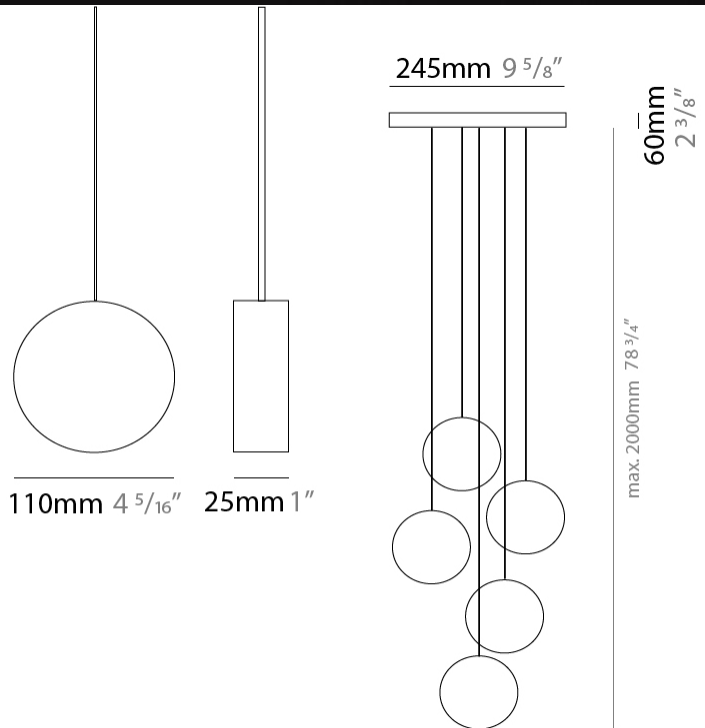

PROJECT	_____
TYPE	_____
SPECIFIER	_____
QUANTITY	_____
DATE	_____

DO NOT DISTURB SUSPENSION

D131121-

base number _____
Finish _____
Options _____

1. To build a product code in our configurator select the specify button on the base model # product page
2. To build a manual product code on this datasheet choose from the options listed below in blue font and add the suffix to the base model #

GENERAL

Series: Do Not Disturb
Partner: Knikerboker
Division: Design
Installation: Suspension
Product Type: Pendant
Mounting Location: Ceiling
Light Distribution: Direct / Indirect

PHYSICAL

Shape: Round
Diameter (mm): 245
Diameter (in): 9 5/8
Height (mm): 1500
Height (in): 59 1/16
Diffuser: Opal
[Fixture Finish: EWH / EBK / MAN / COF / PRD / SLF / GLF / CLF / BRL](#)
Fixture Material: Aluminum
Cable Details: Silicon Coaxial Cable 1500mm / 59 1/16"

ELECTRICAL

Lamp Type: LED
Input Wattage (W): 40
Total Output Wattage (W): 35
Dimming: Non-Dimmable
Driver Included: Yes
Driver Location: Integrated
Driver Type: Constant Voltage - Universal
Driver Class: Class 2
Input Voltage (V): 120 - 277
Output Voltage (V): 24
Upon Request: Remote: Phase dimming @120Vac only / Integral: 0-10Vdc dimming

LED

Number of LEDs: 5
Color Temperature (°K): 3000
Max. Delivered Lumen (lm): 5000
CRI: >85 CRI
Lamp Life (hrs): 50000

OPTICAL

RATINGS AND CERTIFICATIONS

Certified By: Certified for North American Standards
IP rating: IP20